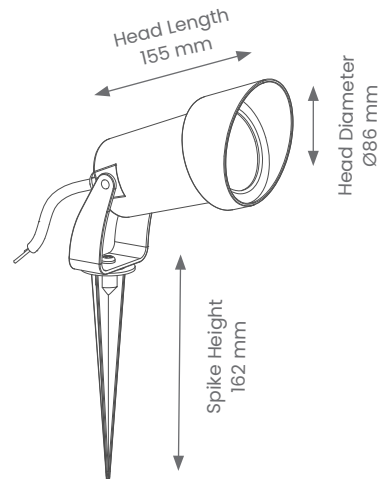

Exterior Spotlight

EDEN+ SPC SPIKE MOUNT

Product Codes: LSP1606L

Product Features

- Suitable for commercial or residential in exterior installations
- Adjustable 120° swivel head
- Adjustable 320° swivel base

Materials & Finish

- **Material**
 - Body: UV resistant, anti-corrosion ABS, PC
 - Lens: Clear
- **Colour**
 -  Black

Specifications

- IK Rating - IK08
- **Power**
 - Voltage -12V
 - Driver -Requires 12V driver
 - Wattage - 7W Max
- **Lamp**
 - Replaceable MR16 7W Max(included)

Installation

- **Mounting** -Spike Mounted