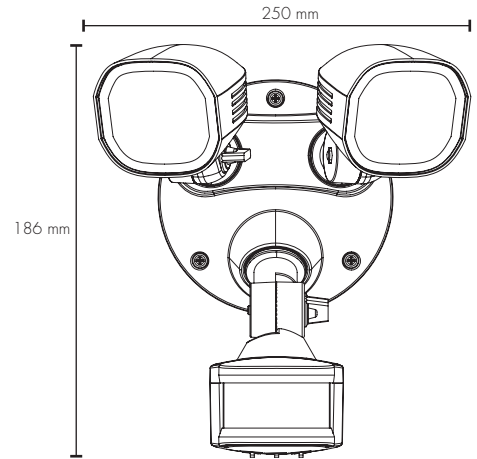

- Modern design that can be installed both on the wall and on the ceiling under the eaves.
- Durable UV stabilised polycarbonate offering you a rust free solution that is ideal for coastal environments.
- Provides an even and bright illumination over a wide area
- Latest in ultra-bright LED technology
- Advanced PIR motion sensing.
- Sensor range of 150 degrees x 2 metres
- IP54 weather resistant for outdoor installation
- Light up the right area using the fully adjustable heads.

TECHNICAL SPECIFICATIONS

Operating voltage:	240V / 50Hz
Class:	Class II (2)
Wattage:	2 x 10W
Lumens:	2100 lm
Colour Temperature:	4200K
Light adjustable:	No
Dimming:	No
Motion Detection:	Advanced PIR motion sensing
Operation Modes:	Auto-Override
PIR Range:	12 metres x 150 degrees
Light Time On:	10 sec to 5 min.
Lux Sensitivity:	5 ~ 2000lx
Construction:	UV stabilised polycarbonate
Ingress protection:	IP54 rated
Warranty:	3 year replacement
Standards:	

INSTALLATION

Must be installed by a licensed electrician

	MODEL	COLOUR	DESCRIPTION	BOX SIZE	GROSS WEIGHT	BOX QTY	BARCODE/TUN
RETAIL BOX	20784/05	White	Shielder LED 2 Light Floodlight with Sensor	W135 x H150 x D190 mm	0.68 kg	1 pc	 9 312641 207856 >
OUTER CTN	20784/05	White	Shielder LED 2 Light Floodlight with Sensor	W285 x H320 x D400mm	5.44 kg	8 pc	 19312641207853
RETAIL BOX	20784/06	Black	Shielder LED 2 Light Floodlight with Sensor	W135 x H150 x D190 mm	0.68 kg	1 pc	 9 312641 207849 >
OUTER CTN	20784/06	Black	Shielder LED 2 Light Floodlight with Sensor	W285 x H320 x D400 mm	5.44 kg	8 pc	 19312641207846