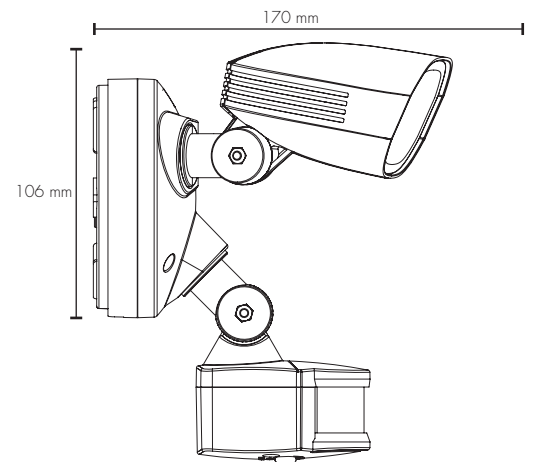

SHIELDER LED FLOODLIGHT WITH SENSOR

TECHNICAL SPECIFICATIONS

Operating voltage:	240V / 50Hz
Class:	Class II (2)
Wattage:	2 x 10W
Lumens:	2100 lm
Colour Temperature:	4200K
Light adjustable:	No
Dimming:	No
Motion Detection:	Advanced PIR motion sensing
Operation Modes:	Auto-Override
PIR Range:	12 metres x 150 degrees
Light Time On:	10 sec to 5 min.
Lux Sensitivity:	5 ~ 2000lx
Construction:	UV stabilised polycarbonate
Ingress protection:	IP54 rated
Warranty:	3 year replacement
Standards:	

INSTALLATION

Must be installed by a licensed electrician

	MODEL	COLOUR	DESCRIPTION	BOX SIZE	GROSS WEIGHT	BOX QTY	BARCODE/TUN
RETAIL BOX	20784/05	White	Shielder LED 2 Light Floodlight with Sensor	W135 x H150 x D190 mm	0.68 kg	1 pc	 9 312641 207856 >
OUTER CTN	20784/05	White	Shielder LED 2 Light Floodlight with Sensor	W285 x H320 x D400mm	5.44 kg	8 pc	 19312641207853
RETAIL BOX	20784/06	Black	Shielder LED 2 Light Floodlight with Sensor	W135 x H150 x D190 mm	0.68 kg	1 pc	 9 312641 207849 >
OUTER CTN	20784/06	Black	Shielder LED 2 Light Floodlight with Sensor	W285 x H320 x D400 mm	5.44 kg	8 pc	 19312641207846