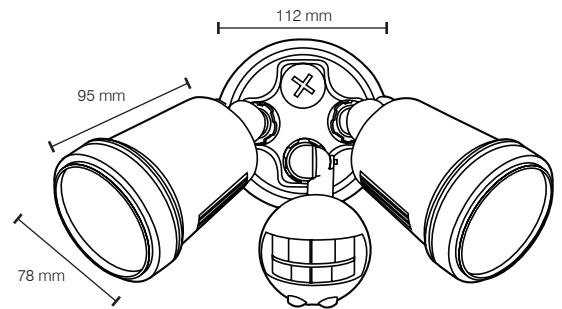

HUNTER-III LED FLOODLIGHT WITH SENSOR

TECHNICAL SPECIFICATIONS

Operating voltage:	240V / 50Hz
Class:	Class I (1)
Wattage:	19975: 11W 19245: 2 x 11W
Lumens:	19975: 950 lm 19245: 1900 lm
Colour Temperature:	4200K
Light adjustable:	No
Beam angle:	40 degrees
Motion Detection:	Advanced PIR motion sensing
Operation Modes:	Auto-Override
PIR range:	10m x 150 degrees
Light time on:	10sec to 7min (restarts when motion detected)
Lux sensitivity:	5 to 2000Lx
Construction:	Powdercoated diecast aluminium (casing) Tempered glass (lens)
Ingress protection:	IP44 rated
Warranty:	3 year replacement

Standards:

INSTALLATION

Do-It-Yourself

	MODEL	COLOUR	DESCRIPTION	BOX SIZE	GROSS WEIGHT	BOX QTY	BARCODE
RETAIL BOX	19975/05	White	Hunter-III LED 1 Light Floodlight with Sensor	W130 x H190 x D115 mm	0.68 kg	1 pc	9 312641 199755 >
OUTER CTN	19975/05	White	Hunter-III LED 1 Light Floodlight with Sensor	W250 x H396 x D280 mm	5.44 kg	8 pc	19312641199752
RETAIL BOX	19975/06	Black	Hunter-III LED 1 Light Floodlight with Sensor	W130 x H190 x D115 mm	0.66 kg	1 pc	9 312641 199762 >
OUTER CTN	19975/06	Black	Hunter-III LED 1 Light Floodlight with Sensor	W250 x H396 x D280 mm	5.28 kg	8 pc	19312641199769
RETAIL BOX	19975/13	Satin Nickel	Hunter-III LED 1 Light Floodlight with Sensor	W130 x H190 x D115 mm	0.66 kg	1 pc	9 312641 199779 >
OUTER CTN	19975/13	Satin Nickel	Hunter-III LED 1 Light Floodlight with Sensor	W250 x H396 x D280 mm	5.28 kg	8 pc	19312641199776
RETAIL BOX	19245/05	White	Hunter-III LED 2 Light Floodlight with Sensor	W145 x H185 x D145 mm	1.00 kg	1 pc	9 312641 192459 >
OUTER CTN	19245/05	White	Hunter-III LED 2 Light Floodlight with Sensor	W306 x H389 x D309 mm	8.00 kg	8 pc	19312641192456
RETAIL BOX	19245/06	Black	Hunter-III LED 2 Light Floodlight with Sensor	W150 x H185 x D145 mm	1.00 kg	1pc	9 312641 192466 >
OUTER CTN	19245/06	Black	Hunter-III LED 2 Light Floodlight with Sensor	W305 x H390 x D314 mm	8.00 kg	8 pc	19312641192463
RETAIL BOX	19245/13	Satin Nickel	Hunter-III LED 2 Light Floodlight with Sensor	W150 x H190 x D145 mm	0.98 kg	1pc	9 312641 192473 >
OUTER CTN	19245/13	Satin Nickel	Hunter-III LED 2 Light Floodlight with Sensor	W305 x H390 x D314 mm	7.76 kg	8 pc	19312641192470