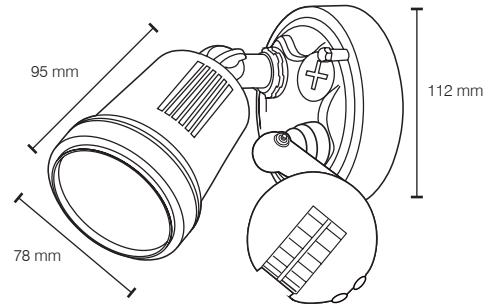

HUNTER-III LED FLOODLIGHT WITH SENSOR

TECHNICAL SPECIFICATIONS

Operating voltage:	240V / 50Hz
Class:	Class I (1)
Wattage:	19975: 11W 19245: 2 x 11W
Lumens:	19975: 950 lm 19245: 1900 lm
Colour Temperature:	4200K
Light adjustable:	No
Beam angle:	40 degrees
Motion Detection:	Advanced PIR motion sensing
Operation Modes:	Auto-Override
PIR range:	10m x 150 degrees
Light time on:	10sec to 7min (restarts when motion detected)
Lux sensitivity:	5 to 2000Lx
Construction:	Powdercoated diecast aluminium (casing) Tempered glass (lens)
Ingress protection:	IP44 rated
Warranty:	3 year replacement

Standards:

INSTALLATION

Do-It-Yourself

	MODEL	COLOUR	DESCRIPTION	BOX SIZE	GROSS WEIGHT	BOX QTY	BARCODE
RETAIL BOX	19975/05	White	Hunter-III LED 1 Light Floodlight with Sensor	W130 x H190 x D115 mm	0.68 kg	1 pc	9 312641 199755 >
OUTER CTN	19975/05	White	Hunter-III LED 1 Light Floodlight with Sensor	W250 x H396 x D280 mm	5.44 kg	8 pc	19312641199752
RETAIL BOX	19975/06	Black	Hunter-III LED 1 Light Floodlight with Sensor	W130 x H190 x D115 mm	0.66 kg	1 pc	9 312641 199762 >
OUTER CTN	19975/06	Black	Hunter-III LED 1 Light Floodlight with Sensor	W250 x H396 x D280 mm	5.28 kg	8 pc	19312641199769
RETAIL BOX	19975/13	Satin Nickel	Hunter-III LED 1 Light Floodlight with Sensor	W130 x H190 x D115 mm	0.66 kg	1 pc	9 312641 199779 >
OUTER CTN	19975/13	Satin Nickel	Hunter-III LED 1 Light Floodlight with Sensor	W250 x H396 x D280 mm	5.28 kg	8 pc	19312641199776
RETAIL BOX	19245/05	White	Hunter-III LED 2 Light Floodlight with Sensor	W145 x H185 x D145 mm	1.00 kg	1 pc	9 312641 192459 >
OUTER CTN	19245/05	White	Hunter-III LED 2 Light Floodlight with Sensor	W306 x H389 x D309 mm	8.00 kg	8 pc	19312641192456
RETAIL BOX	19245/06	Black	Hunter-III LED 2 Light Floodlight with Sensor	W150 x H185 x D145 mm	1.00 kg	1pc	9 312641 192466 >
OUTER CTN	19245/06	Black	Hunter-III LED 2 Light Floodlight with Sensor	W305 x H390 x D314 mm	8.00 kg	8 pc	19312641192463
RETAIL BOX	19245/13	Satin Nickel	Hunter-III LED 2 Light Floodlight with Sensor	W150 x H190 x D145 mm	0.98 kg	1pc	9 312641 192473 >
OUTER CTN	19245/13	Satin Nickel	Hunter-III LED 2 Light Floodlight with Sensor	W305 x H390 x D314 mm	7.76 kg	8 pc	19312641192470