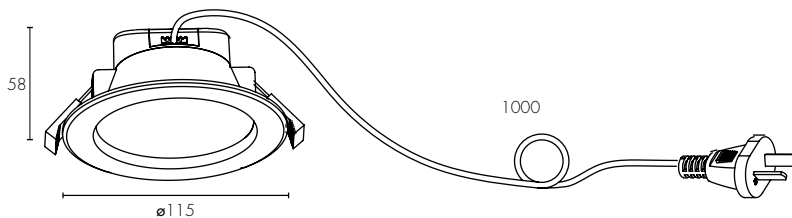

SMART WiFi TRILOGY CCT DOWNLIGHT

SERIES 2

TECHNICAL SPECIFICATIONS

Operating voltage:	220-240V / 50Hz
Class:	Class II (2)
Wattage:	8W Total
Lumens:	750 Max Lumens
Colour temperature:	Biorhythm to simulate daylight from sunrise to sunset Change colour temperature between 3000K and 5000K
Beam angle:	100 degrees
Colour rendering index:	≥81
Power factor:	≥0.8
Dimmable:	Yes via App
Rated lifetime:	30,000hrs @25°C Ambient (When covered with thermal insulation)
Cutout size:	ø90mm
Ingress protection:	IP44 rated (front face only)
Construction:	Polycarbonate with PS diffuser
Plug & cord:	2-pin SAA approved, 1.0m length
Warranty:	5 year replacement
WiFi Info:	IEEE802.11b/g/n, 2.4GHz Mac Encryption; WEP/WAPI/TKIP/AES
Device Requirements:	iOS 8.0 or higher, Android 4.1 or higher
Standards:	AS/NZS 60598.1 AS/NZS 60598.2.2

INSTALLATION

Must be installed by a licensed electrician

ACCESSORIES

sold separately

Facia Ring	20429SP001/06 black
	20429SP001/13 brushed chrome

	MODEL	COLOUR	DESCRIPTION	BOX SIZE	GROSS WEIGHT	BOX QTY	BARCODE/TUN
RETAIL BOX	22086/05	White	Smart WiFi Trilogy CCT Downlight with Biorhythm	W140 x H85 x D113 mm	0.35 kg	1 pc	9 312641 220862 >
OUTER CTN	22086/05	White	Smart WiFi Trilogy CCT Downlight with Biorhythm	W395 x H260 x D265 mm	7.60 kg	20 pc	19312641220869