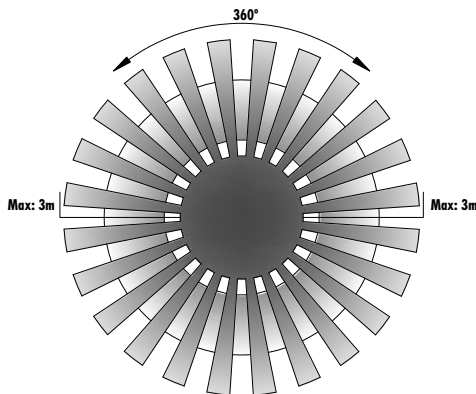

TECHNO-SCAN SECURITY SENSOR

TECHNICAL SPECIFICATIONS

Operating voltage:	240V / 50Hz
Class:	Class II
Maximum Load:	2000W Incandescent 1000W Fluorescent 500W LED
Motion detection:	Passive Infra-red sensing technology
PIR range:	360 degrees x 6m diameter
Lux sensitivity:	10 ~ 2000LUX
Time setting:	10sec to 30min
Manual Override:	Yes (Resets to AUTO mode after 8 hours)
Control:	Remote control included.
Construction:	UV resistant Polycarbonate
Ingress protection:	IP20 (Indoor rated)
Installation height:	4m from ground
Warranty:	2 year replacement
Standards:	

INSTALLATION

Must be installed by a licensed electrician

	MODEL	COLOUR	DESCRIPTION	BOX SIZE	GROSS WEIGHT	BOX QTY	BARCODE/TUN
RETAIL BOX	20049/05	White	Techno-Scan Security Sensor with Remote	W120 x H155 x D40 mm	0.018kg	1 pc	 9 312641 200499 >
OUTER CTN	20049/05	White	Techno-Scan Security Sensor with Remote	W245 x H265 x D625 mm	5.85 kg	50 pc	 19312641200496