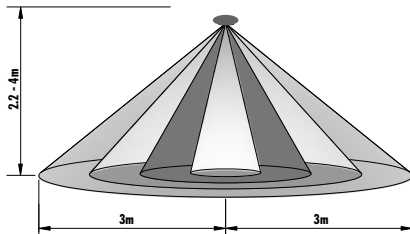

TECHNO-SCAN SECURITY SENSOR

TECHNICAL SPECIFICATIONS

Operating voltage:	240V / 50Hz
Class:	Class II
Maximum Load:	2000W Incandescent 1000W Fluorescent 500W LED
Motion detection:	Passive Infra-red sensing technology
PIR range:	360 degrees x 6m diameter
Lux sensitivity:	10 ~ 2000LUX
Time setting:	10sec to 30min
Manual Override:	Yes (Resets to AUTO mode after 8 hours)
Control:	Remote control included.
Construction:	UV resistant Polycarbonate
Ingress protection:	IP20 (Indoor rated)
Installation height:	4m from ground
Warranty:	2 year replacement
Standards:	

INSTALLATION

Must be installed by a licensed electrician

	MODEL	COLOUR	DESCRIPTION	BOX SIZE	GROSS WEIGHT	BOX QTY	BARCODE/TUN
RETAIL BOX	20049/05	White	Techno-Scan Security Sensor with Remote	W120 x H155 x D40 mm	0.018kg	1 pc	 9 312641 200499 >
OUTER CTN	20049/05	White	Techno-Scan Security Sensor with Remote	W245 x H265 x D625 mm	5.85 kg	50 pc	 19312641200496