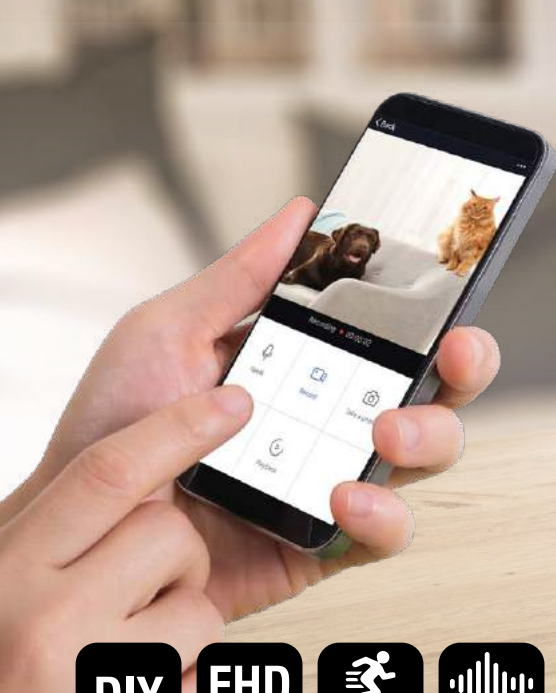

## Motion tracking indoor camera

WiFi  
NO HUB REQUIRED

Works with  
IFTTT

**A great reinforcement to your home or office, the Spin WiFi Pan & Tilt Indoor Camera offers Full HD resolution for detailed video recording and a compact design for uncompromised installation flexibility.**

Full high definition resolution 1080P (FHD) camera 2.0 megapixel camera, including night vision infra-red detection.

Remotely operate the camera up, down, left and right with 355° horizontal and 45° vertical view.

3 levels of motion detection low, medium and high to customise the sensitivity. Sends a notification to your phone/tablet.

Sound detection to activate camera giving you an extra level of security.

Two-Way audio. Allows you to speak and listen through the BrilliantSmart app no matter of your location provided you have an internet connection.

### APPLICATIONS

- Smart security for every home
- Use as a baby monitor, nanny-cam or keep an eye on your pets.
- Create in app automation and schedules.