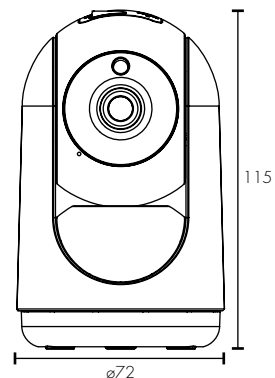

## TECHNICAL SPECIFICATIONS

<b>Camera type:</b>	Full High Definition, 2-megapixel
<b>Video resolution:</b>	1080P (1980 x 1080 pixels), 25fps
<b>Audio:</b>	Two-way audio
<b>Field of view:</b>	140 degree wide viewing angle
<b>Pan &amp; Tilt:</b>	355 degree pan rotation, 45 degree tilt
<b>Motion detection:</b>	3-Level PIR motion sensing (Low/Medium/High)
<b>PIR distance:</b>	Up to 4m
<b>Sound detection:</b>	Push notification to device
<b>Night vision:</b>	6 x infrared LED's
<b>Night vision distance:</b>	Up to 5 metres
<b>Ingress protection:</b>	IP20 rated (Indoor only)
<b>Memory:</b>	Micro SD Class 10 (128GB max, not included), rolling
<b>Power source:</b>	1 x USB to micro-USB cable and 220-240V adapter
<b>Supported power:</b>	220-240V 50Hz DC5.0V / 1500mA
<b>LED Indicator:</b>	Blue (network connected and online)
<b>Operating temperature:</b>	5°C to 35°C
<b>Warranty:</b>	1 year replacement
<b>WiFi Info:</b>	Works with 2.4GHz WiFi frequency only IEEE802.11b/g/n, 2.4GHz Mac Encryption; WEP/WAPI/TKIP/AES
<b>Device Requirements:</b>	iOS 8.0 or higher, Android 4.1 or higher

## INSTALLATION

Do-it-Yourself installation

	MODEL	COLOUR	DESCRIPTION	BOX SIZE	GROSS WEIGHT	BOX QTY	BARCODE/TUN
<b>RETAIL BOX</b>	21881/05	White	Smart WiFi Spin Camera	W90 x H160 x D90 mm	0.27 kg	1 pc	 9 312641 218814 >
<b>INNER CTN</b>	21881/05	White	Smart WiFi Spin Camera	W335 x H280 x D230 mm	0.65 kg	5 pc	 19312641218811
<b>OUTER CTN</b>	21881/05	White	Smart WiFi Spin Camera	W335 x H280 x D230 mm	3.50 kg	10 pc	 29312641218818