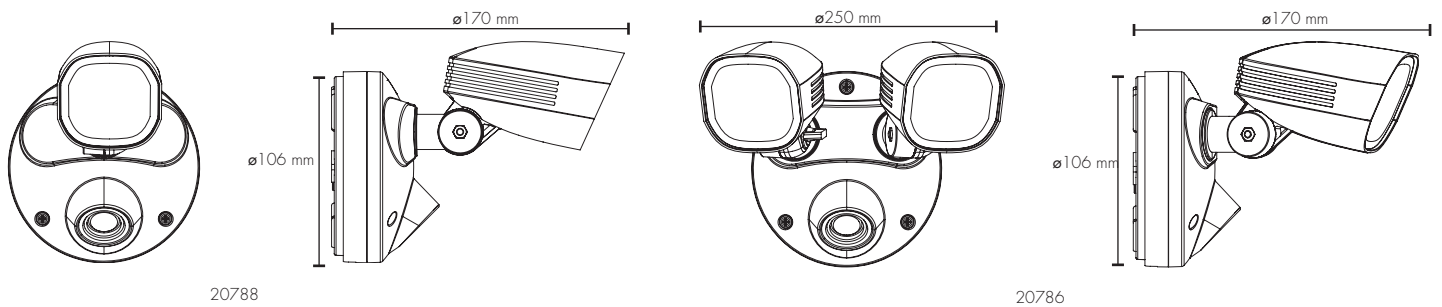

20786: WHITE

20786: BLACK

SHIELDER LED FLOODLIGHT

TECHNICAL SPECIFICATIONS

Operating voltage:	240V / 50Hz
Class:	Class II (2)
Wattage:	20788: 10W 20786: 2 x 10W
Lumens:	20788: 1100lm 20786: 2100lm
Colour Temperature:	4200K
Construction:	UV stabilised polycarbonate
Ingress protection:	IP54 rated
Warranty:	3 year replacement
Standards:	

INSTALLATION

Must be installed by a licensed electrician

	MODEL	COLOUR	DESCRIPTION	BOX SIZE	GROSS WEIGHT	BOX QTY	BARCODE
RETAIL BOX	20788/05	White	Shielder LED 1 Light Floodlight	W110 x H150 x D111 mm	0.39 kg	1 pc	 9 312641 207894 >
OUTER CTN	20788/05	White	Shielder LED 1 Light Floodlight	W235 x H320 x D235 mm	3.12 kg	8 pc	 19312641207891
RETAIL BOX	20788/06	Black	Shielder LED 1 Light Floodlight	W110 x H150 x D111mm	0.39 kg	1 pc	 9 312641 207887 >
OUTER CTN	20788/06	Black	Shielder LED 1 Light Floodlight	W235 x H320 x D235 mm	3.12 kg	8 pc	 19312641207884
RETAIL BOX	20786/05	White	Shielder LED 2 Light Floodlight	W245 x H320 x D235 mm	0.58 kg	1 pc	 9 312641 207870 >
OUTER CTN	20786/05	White	Shielder LED 2 Light Floodlight	W245 x H320 x D305 mm	4.64 kg	8 pc	 19312641207877
RETAIL BOX	20786/06	Black	Shielder LED 2 Light Floodlight	W115 x H150 x D147	0.58 kg	1 pc	 9 312641 207863 >
OUTER CTN	20786/06	Black	Shielder LED 2 Light Floodlight	W245 x H320 x D305 mm	4.64 kg	8 pc	 19312641207860