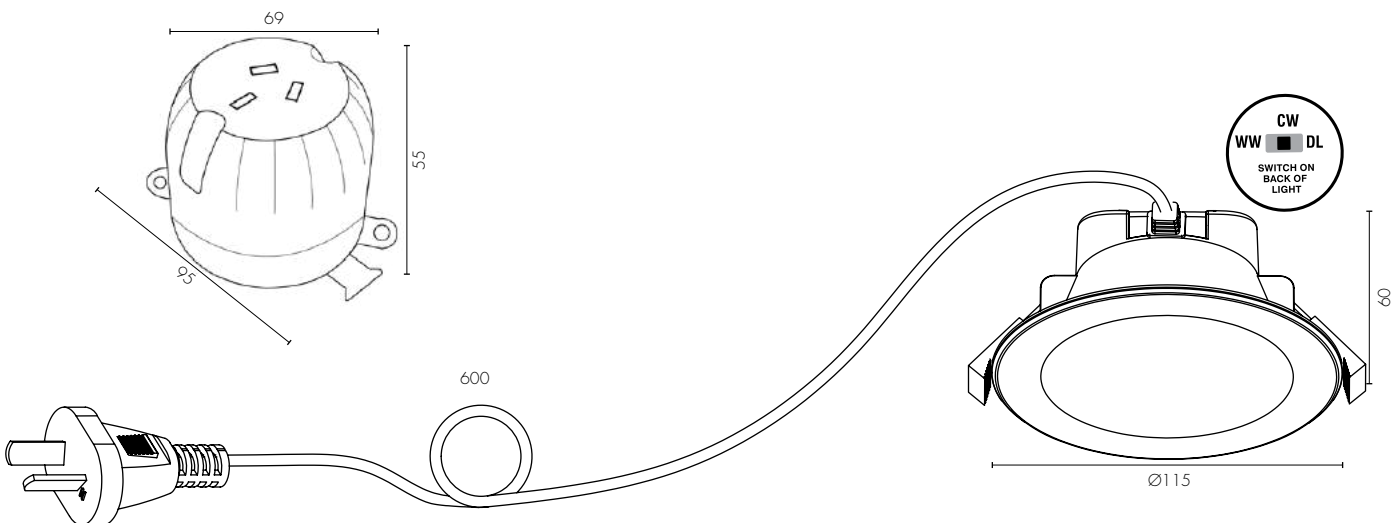

- Perfect for new or retro-fit installations with a standard 90mm hole cut-out.
- Easily change colour temperature (CCT) from warm white 3000K, cool white 4200K to bright daylight 5000K.
- Matt white housing with frost white diffuser.
- Flush frame design for a seamless look.
- IP44 rated - Front Fascia ONLY.
- IC-F and IC-4 rated - Can be safely covered and abutted to building insulation.
- SAA approved with integrated dimmable driver.

APPLICATIONS

- Ideal for any residential or commercial interior space.

PROJECT PROPACK CCT DOWNLIGHT & SOCKET (20-PACK)

TECHNICAL SPECIFICATIONS

Operating voltage:	220-240V / 50Hz
Class:	Class II (2)
Wattage:	8W Total
Lumens:	700 Total lumens (3000K) 800 Total lumens (4200K) 750 Total lumens (5000K)
Colour temperature:	3000°K (Warm white) 4200°K (Cool white) 5000°K (Daylight)
Beam angle:	100 degrees
Colour rendering index:	80
Power factor:	>0.9
Dimmable:	Yes
Rated lifetime:	25,000hrs+ @25°C Ambient (When covered with thermal insulation)
Construction:	PC Thermal Conductive Plastic Housing, PC Diffuser
Operating temperature:	TA: 25 degrees Celsius
Warranty:	3 year replacement
Standards:	AS/NZS 60598.1 AS/NZS 60598.2.2

INSTALLATION

Must be installed by a licensed electrician

	MODEL	COLOUR	DESCRIPTION	BOX SIZE	GROSS WEIGHT	BOX QTY	BARCODE/TUN
RETAIL BOX	21996/05	White	Project Propack 8W Downlight and Socket (20PK)	W360 x H250 x D330 mm		1x 20 pc	 9 312641 219965 >