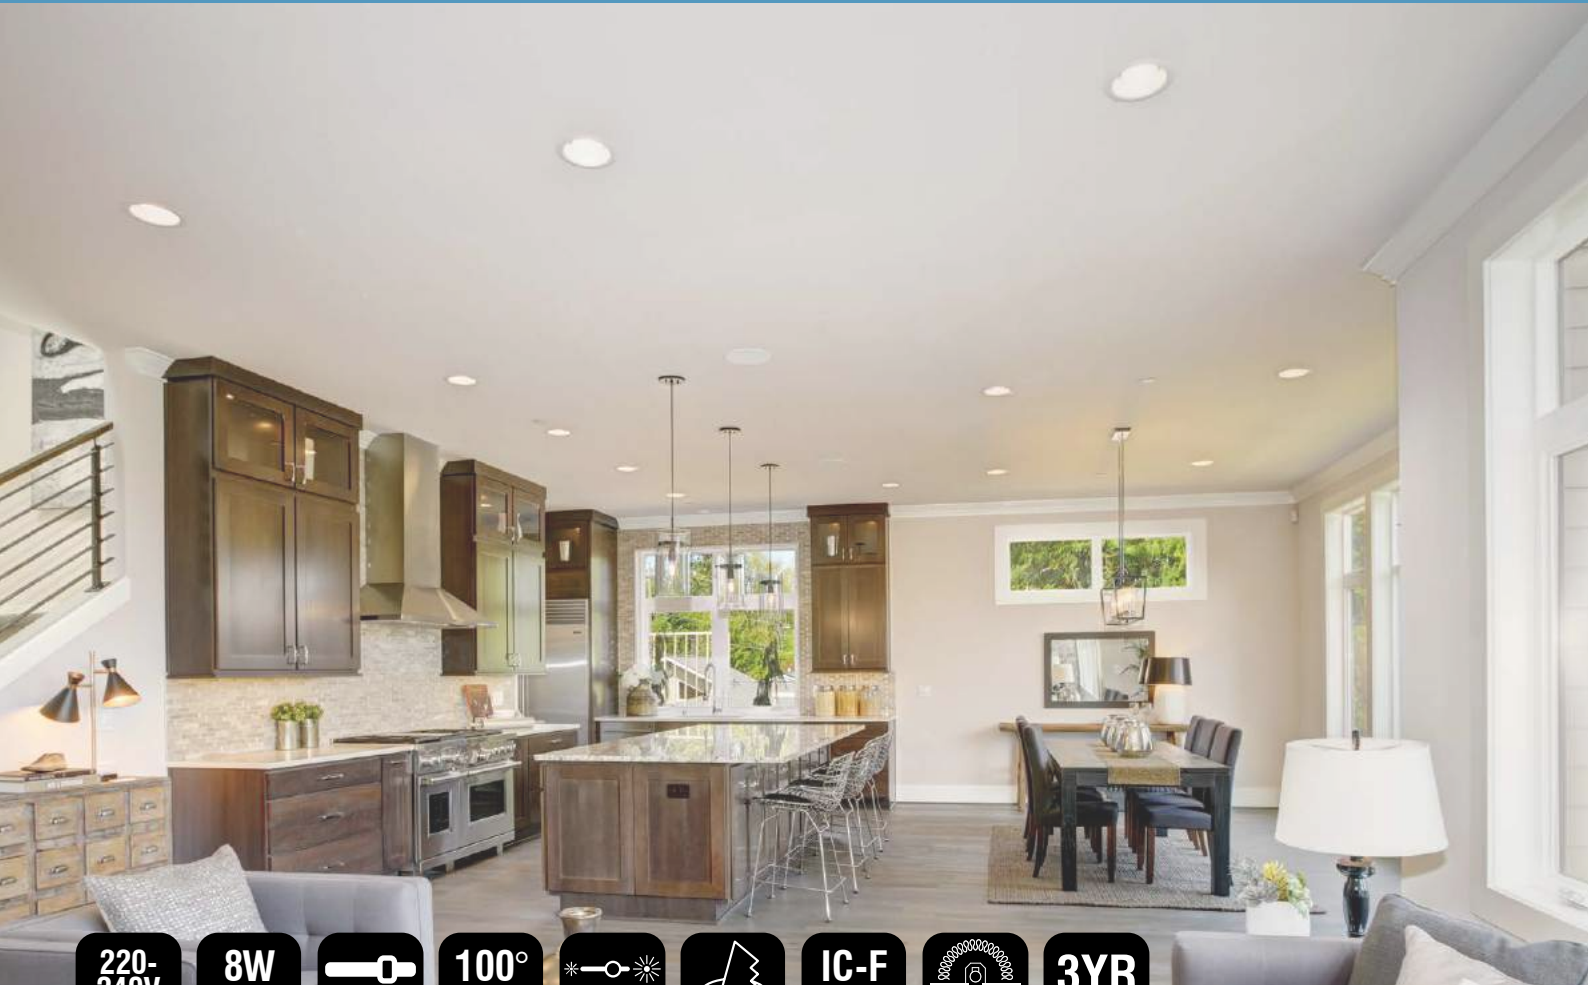

PROJECT PROPACK CCT DOWNLIGHT & SOCKET (20-PACK)

220-240V AC **8W** 800lm MAX **TRI-COLOUR CCT** **100°** BEAM SPREAD **DIMMING** **92mm** **IC-F** ABUTTED & COVERED **IC-4** **3YR** WARRANTY

An 8W colour temperature changing and dimmable LED downlight the delivers a high level of lumens with a lower wattage output. It's cost effective solution with outstanding performance.

- Perfect for new or retro-fit installations with a standard 90mm hole cut-out.
- Easily change colour temperature (CCT) from warm white 3000K, cool white 4200K to bright daylight 5000K.
- Matt white housing with frost white diffuser.
- Flush frame design for a seamless look.
- IP44 rated - Front Fascia ONLY.
- IC-F and IC-4 rated - Can be safely covered and abutted to building insulation.
- SAA approved with integrated dimmable driver.

APPLICATIONS

- Ideal for any residential or commercial interior space.