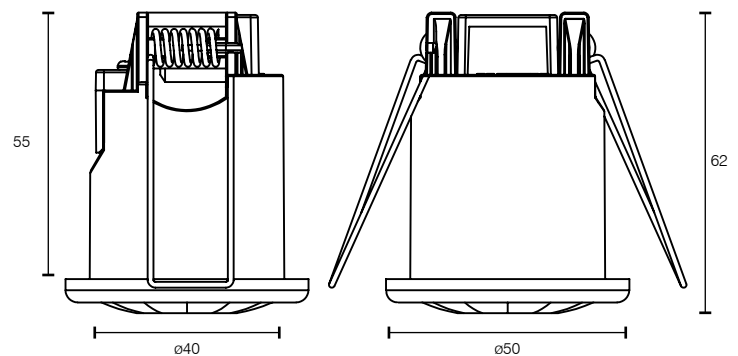

- Multi-segmented optical lens for better movement detection
- 3-wire design for greater reliability
- Easy to install recessed ceiling mounting
- Manually override functionality (Resets to AUTO after 8 hours)
- Maximum load capacity
(800W Incandescent lamp; 400W Fluorescent lamp;
200W LED lamp)
- Adjustable time on and lux level
- Range: 360° x 6m dia.
- Indoor use only

APPLICATIONS

- Detect motion inside your home
- For use all around the home including bathrooms, walk in robes and home offices.

EYE360 MINI PIR SENSOR SERIES 2

TECHNICAL SPECIFICATIONS

Operating voltage:	240V / 50Hz
Class:	Class II
Maximum Load:	800W Incandescent 400W Fluorescent 200W LED
Terminal block:	2.5mm ²
Motion detection:	Advanced PIR motion sensing
PIR range:	360 degrees x 6m diameter
Lux sensitivity:	3 ~ 2000LUX
Time setting:	10sec / 30sec / 90sec / 3min / 7min / 15min
Manual Override:	Yes (Resets to AUTO mode after 8 hours)
Construction:	UV resistant Polycarbonate
Ingress protection:	IP20 rated (Indoor use)
Installation height:	2.8m from ground
Operating temperature:	+5°C to 35°C
Warranty:	2 year replacement
Standards:	AS/NZS 60669.2.1

INSTALLATION

Must be installed by a licensed electrician

	MODEL	COLOUR	DESCRIPTION	BOX SIZE	GROSS WEIGHT	BOX QTY	BARCODE/TUN
RETAIL BOX	21353/05	White	Eye360 Mini PIR Sensor S2	W100 x H80 x D51 mm	0.090 kg	1 pc	 9 312641 213536 >