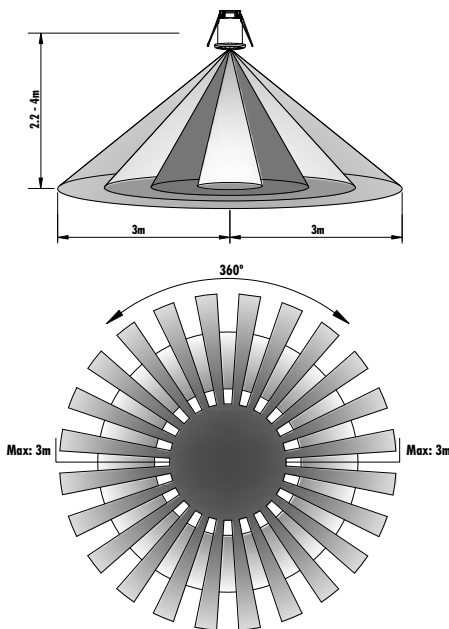

APPLICATIONS

- Detect motion inside your home
- For use all around the home including bathrooms, walk in robes and home offices.

EYE360 MINI PIR SENSOR SERIES 2

TECHNICAL SPECIFICATIONS

Operating voltage:	240V / 50Hz
Class:	Class II
Maximum Load:	800W Incandescent 400W Fluorescent 200W LED
Terminal block:	2.5mm ²
Motion detection:	Advanced PIR motion sensing
PIR range:	360 degrees x 6m diameter
Lux sensitivity:	3 ~ 2000LUX
Time setting:	10sec / 30sec / 90sec / 3min / 7min / 15min
Manual Override:	Yes (Resets to AUTO mode after 8 hours)
Construction:	UV resistant Polycarbonate
Ingress protection:	IP20 rated (Indoor use)
Installation height:	2.8m from ground
Operating temperature:	+5°C to 35°C
Warranty:	2 year replacement
Standards:	AS/NZS 60669.2.1

INSTALLATION

Must be installed by a licensed electrician

	MODEL	COLOUR	DESCRIPTION	BOX SIZE	GROSS WEIGHT	BOX QTY	BARCODE/TUN
RETAIL BOX	21353/05	White	Eye360 Mini PIR Sensor S2	W100 x H80 x D51 mm	0.090 kg	1 pc	 9 312641 213536 >