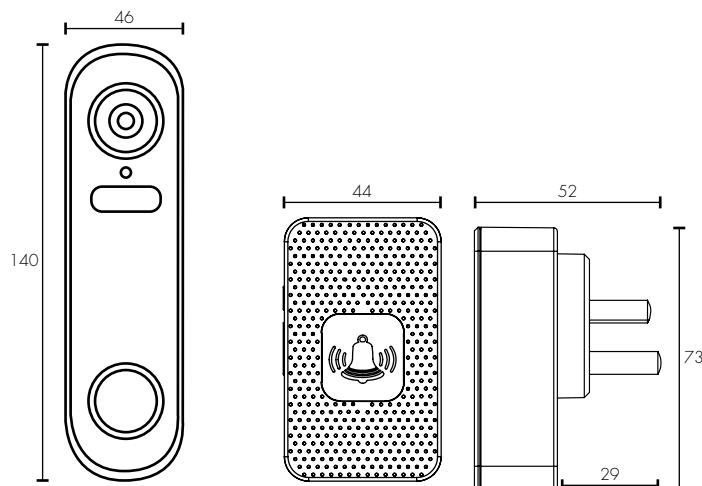

CHIME

- Multiple tones selection - 38 in total with 4 volume levels, this includes silent mode (LED indicator will flash in this mode)
- Plugs into any standard power outlet.
- Works up to 24m (line of sight) away from the Smart WiFi Deacon Doorbell.

SMART WiFi DEACON DOORBELL & CHIME

TECHNICAL SPECIFICATIONS-DOORBELL

Camera type:	Full High Definition, 2-megapixel
Video resolution:	1080P (1980 x 1080 pixels), 15fps
Audio:	Two-way audio
Field of view:	110 degree viewing angle
Motion detection:	PIR motion sensing with push notifications
PIR distance:	Up to 4m
Night vision:	4 x Infrared LED's
Night vision distance:	Up to 3m
Ingress protection:	IP65 rated (Indoor & under cover outdoor)
Memory:	Micro SD card slot (128GB max,) (class 10 ultra or less recommended)
Power source:	Built-in 2 x 18650 rechargeable Lithium batteries 5000mAh total (non-replaceable) Recharge via DC5V 2A micro USB cable (included)
Supported power:	12VAC-24VAC hardwire option (not included)
Warranty:	3 year replacement
WiFi Info:	IEEE802.11b/g/n, 2.4GHz Mac Encryption; WEP/WAPI/TKIP/AES
Device Requirements:	iOS 9.0 or higher, Android 5.0 or higher

INSTALLATION

Do-it-Yourself installation

Can be hardwired to an existing suitable ELV transformer

	MODEL	COLOUR	DESCRIPTION	BOX SIZE	GROSS WEIGHT	BOX QTY	BARCODE/TUN
RETAIL BOX	22063/05	White	Smart WiFi Deacon Doorbell & Chime	W103 x H264 x D68 mm	0.45 kg	1 pc	 9 312641 220633 >
INNER CTN	22063/05	White	Smart WiFi Deacon Doorbell & Chime	W215 x H270 x D75 mm	1.02 kg	2 pc	 19312641220630
OUTER CTN	22063/05	White	Smart WiFi Deacon Doorbell & Chime	W445 x H295 x D415 mm	12.3 kg	20 pc	 29312641220637