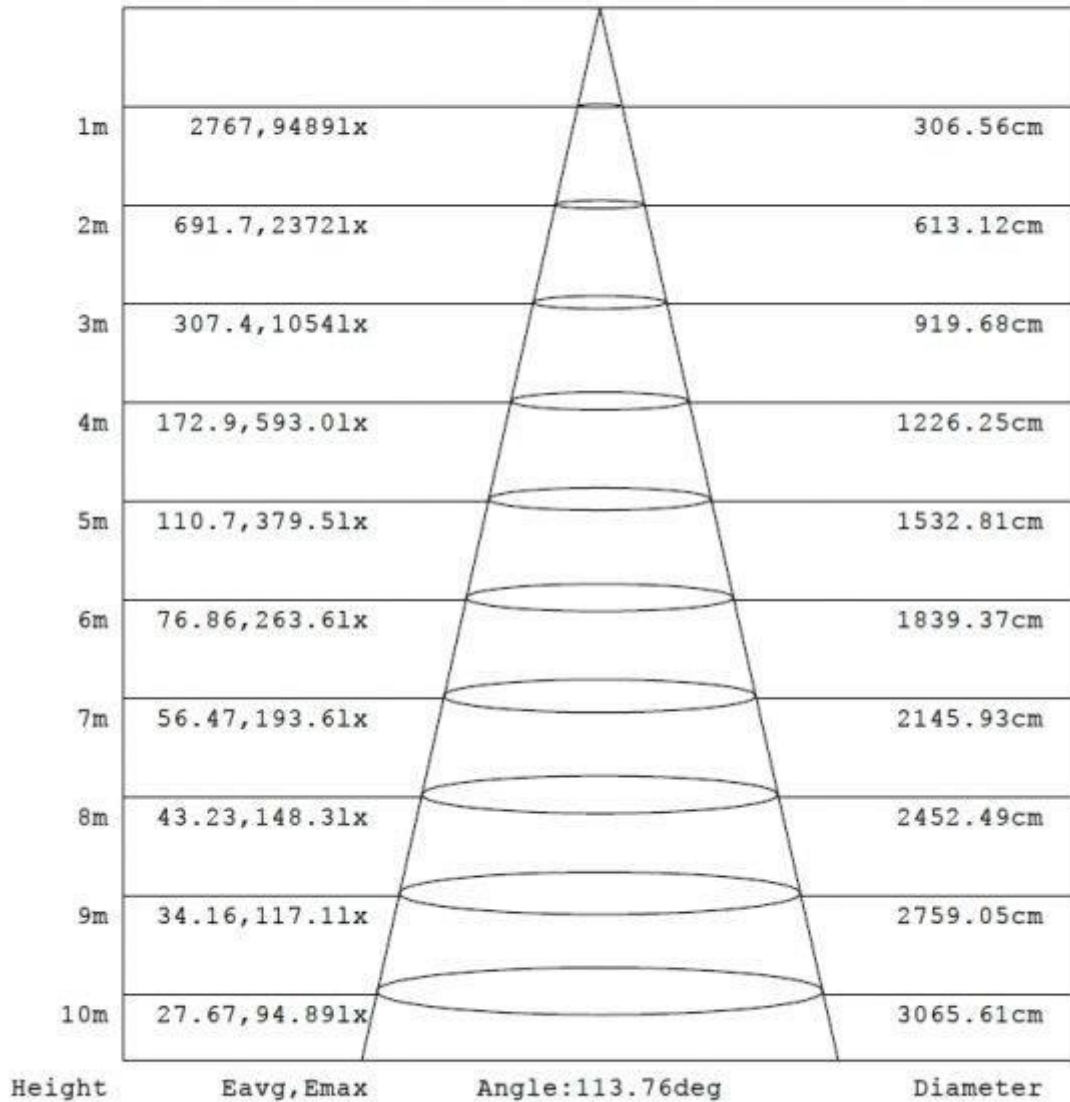

SPARKY SHOP

Approx Light Coverage

Height:

Area (Dia):

Flux out:20612 lm

Note: The Curves indicate the illuminated area and the average illumination when the luminaire is at different distance.

Model NO.	A(mm)	B(mm)	C(mm)
100W	280	138	180
150W	320	138	180
200W	350	146	188