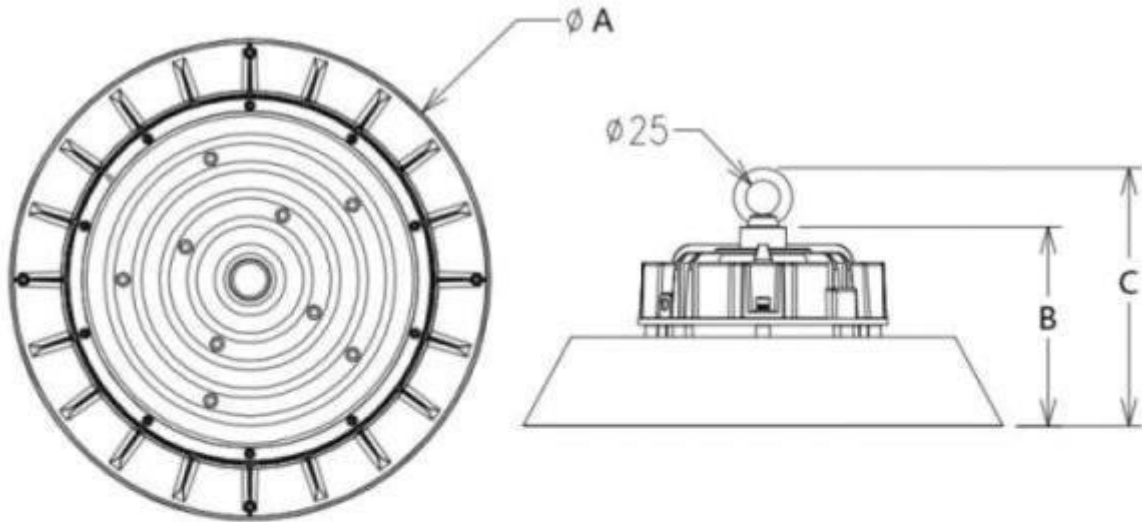

SPARKY SHOP

Approx Light Coverage

Height:

Area (Dia):

Flux out:20612 lm

Note: The Curves indicate the illuminated area and the average illumination when the luminaire is at different distance.

Model NO.	A(mm)	B(mm)	C(mm)
100W	280	138	180
150W	320	138	180
200W	350	146	188