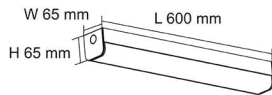

CRI	Beam Angle (°)	Dimmable	Dim (mm)	Body Colour
80	120	NO	600(L) x 65(W) x 65(H)	WHITE
80	120	NO	1135(L) x 65(W) x 65(H)	WHITE
80	120	NO	1455(L) x 65(W) x 65(H)	WHITE
80	120	NO	600(L) x 65(W) x 65(H)	WHITE
80	120	NO	1135(L) x 65(W) x 65(H)	WHITE
80	120	NO	1455(L) x 65(W) x 65(H)	WHITE
80	120	NO	600(L) x 65(W) x 65(H)	WHITE
80	120	NO	1135(L) x 65(W) x 65(H)	WHITE
80	120	YES	600(L) x 65(W) x 65(H)	WHITE
80	120	YES	1135(L) x 65(W) x 65(H)	WHITE
80	120	YES	1455(L) x 65(W) x 65(H)	WHITE

NOTE: lumens (lm) shown are at FULL power setting

Due to continued product and technology enhancements, data sourced from sal.net.au shall not form part of any contract and or technical performance guarantee unless expressly confirmed in writing by SAL at the time of order. Products are sold in accordance with [SAL Terms and Conditions of sale](#) and all images shown are for illustration purposes only and may vary from the actual colour or finish. Unless specifically stated, all IP ratings nominated for Interior products are from "below the ceiling".

Dimensions

SL9732 20