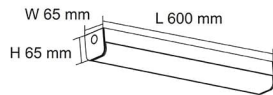

Dimensions

SL9732 20

SL9732 40