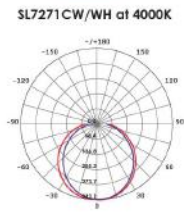

Photometric Data

Unit: cd C0/C180 — C90/C270 —