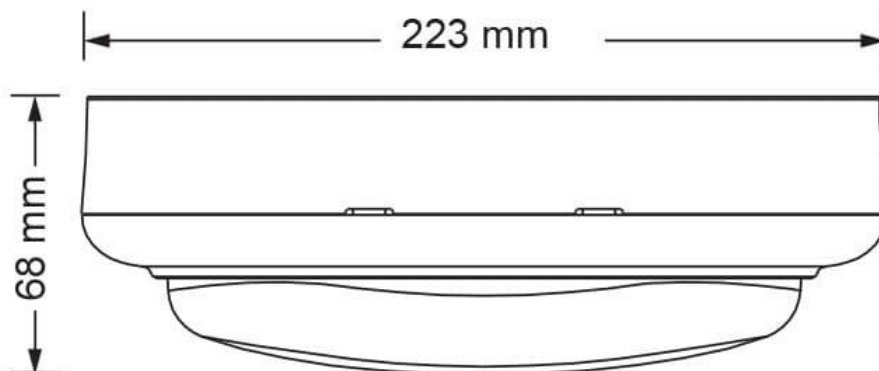

BUNKER 15 OVAL SL7271 - 15W

LED 15 watt surface mount oval shaped bunker, IP65

Application

A robust solution for residential and apartment interior or exterior spaces

Design Specifications

- Durable UV resistant white polycarbonate body, opal polycarbonate diffuser
- Integral control gear, 15 watt.
- CRI > 80, 1050lm
- Quick connect installation design
- Robust IK06 protection
- Double insulation

Technical Specification

Product	Model No.	Input Voltage (V/AC)	Power (W)	Lumens (lm)	CCT (K)	CRI
	SL7271CW/WH	240	15	1050	4000	80

Beam Angle (°)	Body Colour	Dim (mm)
110	WHITE	233(L) x 133(W) x 68(H)

Due to continued product and technology enhancements, data sourced from sal.net.au shall not form part of any contract and or technical performance guarantee unless expressly confirmed in writing by SAL at the time of order. Products are sold in accordance with SAL Terms and Conditions of sale and all images shown are for illustration purposes only and may vary from the actual colour or finish. Unless specifically stated, all IP ratings nominated for Interior products are from "below the ceiling".

Dimensions

Photometric Data

Unit: cd C0/C180 — C90/C270 —

PIXIE AMBIENCE, CHANGE YOUR COLOUR TO MATCH YOUR STYLE.

The innovative PIXIE AMBIENCE SWITCH PLATES have been designed with the end user and installer in mind, allowing you to change the colour face plate as fashion demands.