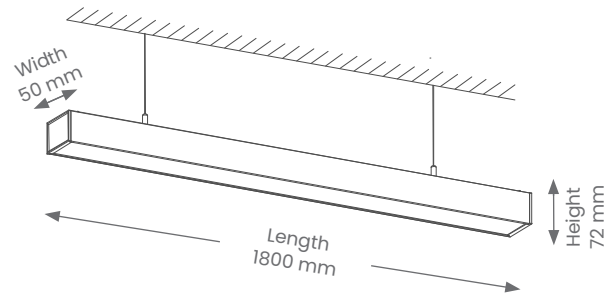

Pendant

SPEND50 LINKABLE – 6FT LOW GLARE

Product Codes: SPEND50-L18-BLK/WH

IP RATING

WARRANTY

CRI

SWITCHABLE

Product Features

- Suitable for commercial in interior installations.
- Supplied with 2M adjustable suspension cable
- Lifespan - 50,000hours(L70)
- Low glare diffuser
- Light direction - Up/Down LED

Materials & Finish

- **Material**
 - Aluminium
- **Lens**
 - Lens Diffuser: Microprismatic
- **LED Type**
 - Integrated SMD LED
- **Shape**
 - Rectangle
- **Colour**
 -  Black  White

Specifications

- **Power**
 - Voltage - 230V
 - Wattage - 60W
 - Driver - Boke
- **Light Output**
 - Colour Temperature- CCT Switchable: 3000K/ 4000K
 - CRI ->90
- Non-dimmable

Installation

- **Mounting** - Suspended Or Surface Mounted
- Fittings can be linked together
- Ceiling Rose: 90Ø x 30mm
- Anchor Points: 2
- Distance between fixing points: 1200mm