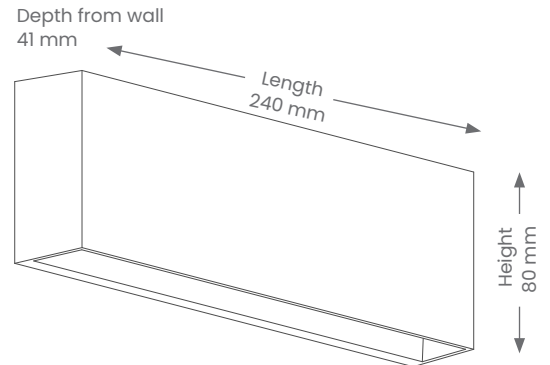

Wall Light

Alek

Product Codes: LDL2401-BLK

BEAM ANGLE

IP RATING

DOUBLE INSULATED

WARRANTY

CRI

1 COLOUR

Product Features

- Suitable for residential in exterior installation
- One-Way Light Direction
- Lifespan - 20,000 hours (L70)

Materials & Finish

- **Material**
 - UV Resistant ABS & Polycarbonate
- **LED Type**
 - Integrated SMD LED
- **Colour**
 -  Black