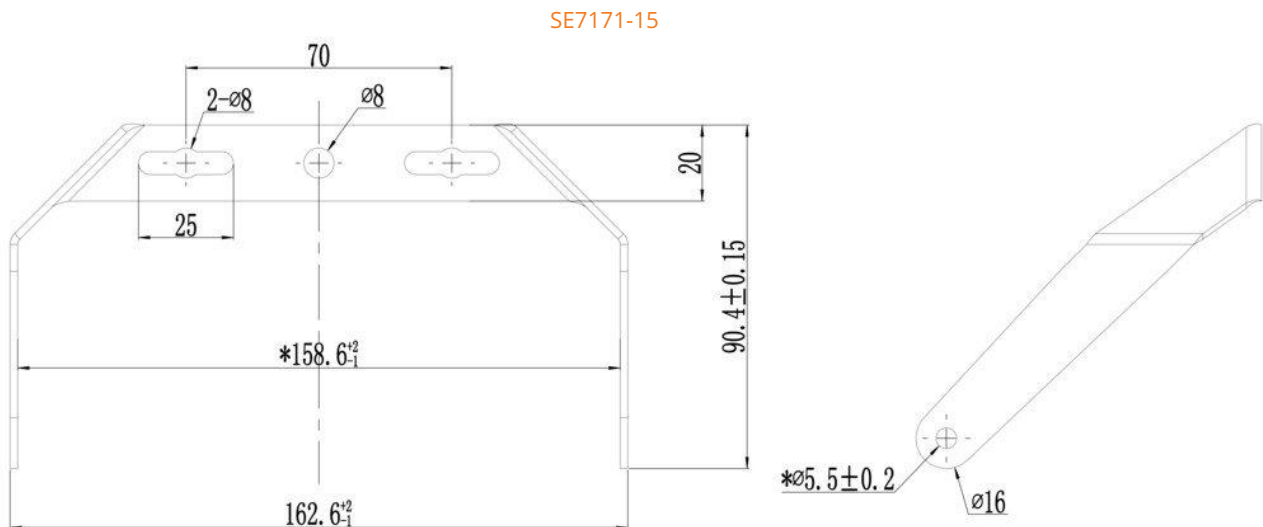

- Robust die-cast aluminium body, IK07 rated
- Durable black or silver powder coated finish
- Textured tempered glass front cover
- High efficiency SMD LED chips, non-dimmable LED driver, CRI >80, CCT selectable 3000K/4000K/5700K
- High performance aluminium reflector, beam distribution 100°
- 600 mm 3 core rubber flex (15-30 watt models), 800mm for (50-100 watt models)

Technical Specification

Model No.	Input Voltage (V/AC)	Power (W)	Lumens (lm)	CCT (K)	CRI	Beam Angle (°)
SE7171/15TC/WH	240	15	1200/1425/1275	3000/4000/5700	80	100
SE7171/15TC/BK	240	15	1200/1425/1275	3000/4000/5700	80	100
SE7171/30TC/WH	240	30	2400/2850/2550	3000/4000/5700	80	100
SE7171/30TC/BK	240	30	2400/2850/2550	3000/4000/5700	80	100
SE7171/50TC/WH	240	50	4000/4750/4250	3000/4000/5700	80	100
SE7171/50TC/BK	240	50	4000/4750/4250	3000/4000/5700	80	100
SE7171/100TC/WH	240	100	8000/9500/8500	3000/4000/5700	80	100
SE7171/100TC/BK	240	100	8000/9500/8500	3000/4000/5700	80	100

Body Colour	Dim (mm)	Mass (kg)
White	177(L) x 37(W) x 164(H)	0.63
Black	177(L) x 37(W) x 164(H)	0.63
White	217(L) x 40(W) x 200(H)	0.87
Black	217(L) x 40(W) x 200(H)	0.87
White	270(L) x 40(W) x 249(H)	1.35
Black	270(L) x 40(W) x 249(H)	1.35
White	330(L) x 43(W) x 325(H)	2.05
Black	330(L) x 43(W) x 325(H)	2.05

Dimensions

SE7171-30

SE7171-50

SE7171-100

Photometric Data

Unit: cd C0/C180 _____ C90/C270 _____

SE7171/15TC/WH at 3000K

SE7171/100TC/WH at 3000K