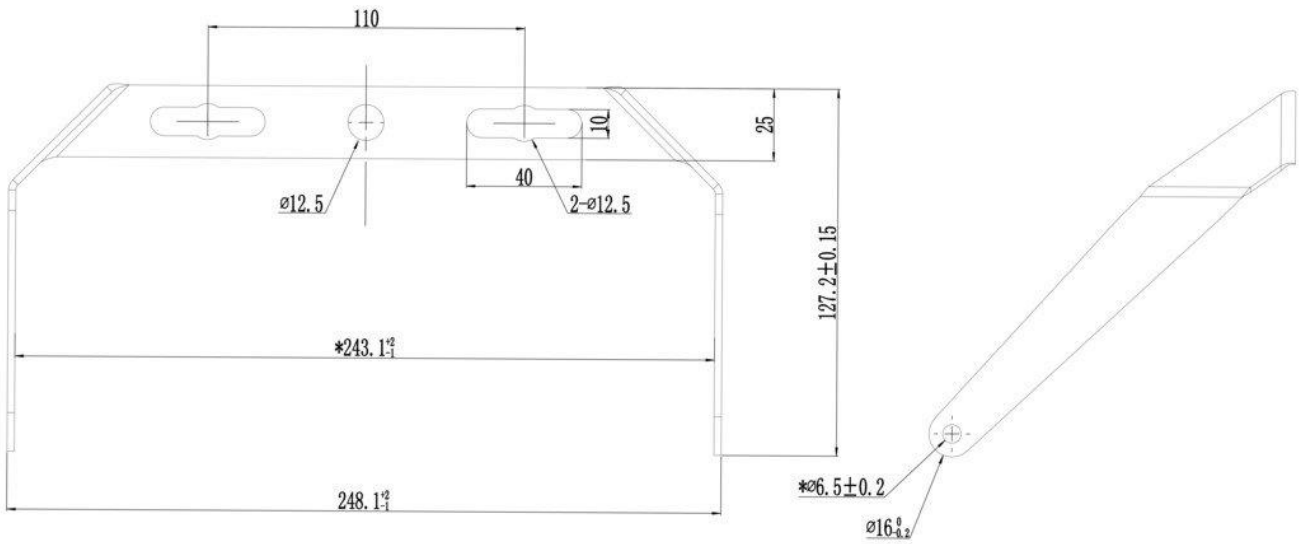

Body Colour	Dim (mm)	Mass (kg)
White	177(L) x 37(W) x 164(H)	0.63
Black	177(L) x 37(W) x 164(H)	0.63
White	217(L) x 40(W) x 200(H)	0.87
Black	217(L) x 40(W) x 200(H)	0.87
White	270(L) x 40(W) x 249(H)	1.35
Black	270(L) x 40(W) x 249(H)	1.35
White	330(L) x 43(W) x 325(H)	2.05
Black	330(L) x 43(W) x 325(H)	2.05

Due to continued product and technology enhancements, data sourced from sal.net.au shall not form part of any contract and or technical performance guarantee unless expressly confirmed in writing by SAL at the time of order. Products are sold in accordance with [SAL Terms and Conditions of sale](#) and all images shown are for illustration purposes only and may vary from the actual colour or finish. Unless specifically stated, all IP ratings nominated for Interior products are from "below the ceiling".

Dimensions

SE7171-30

SE7171-50

SE7171-100

Photometric Data

Unit: cd C0/C180 _____ C90/C270 _____

SE7171/15TC/WH at 3000K

SE7171/100TC/WH at 3000K