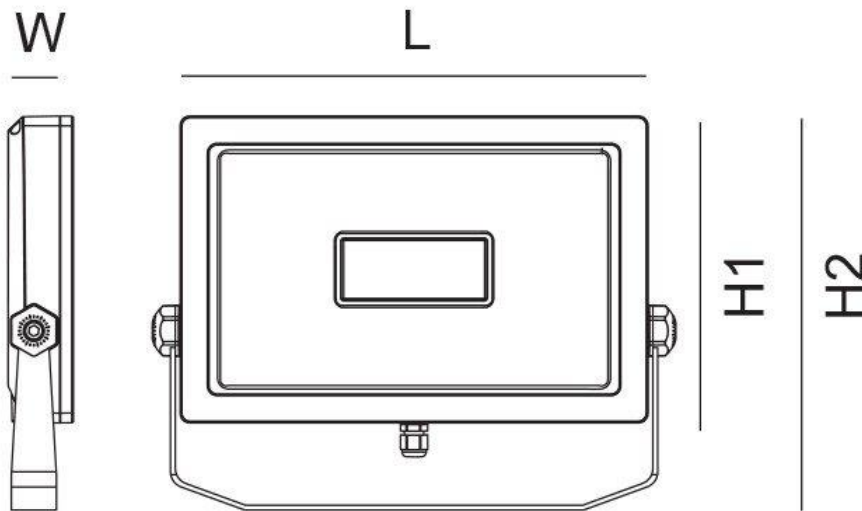

- Robust die-cast aluminium body, IK07 rated
- Durable black or silver powder coated finish
- Textured tempered glass front cover
- High efficiency SMD LED chips, non-dimmable LED driver, CRI >80, CCT selectable 3000K/4000K/5700K
- High performance aluminium reflector, beam distribution 100°
- 600 mm 3 core rubber flex (15-30 watt models), 800mm for (50-100 watt models)

Technical Specification

Model No.	Input Voltage (V/AC)	Power (W)	Lumens (lm)	CCT (K)	CRI	Beam Angle (°)
SE7171/15TC/WH	240	15	1200/1425/1275	3000/4000/5700	80	100
SE7171/15TC/BK	240	15	1200/1425/1275	3000/4000/5700	80	100
SE7171/30TC/WH	240	30	2400/2850/2550	3000/4000/5700	80	100
SE7171/30TC/BK	240	30	2400/2850/2550	3000/4000/5700	80	100
SE7171/50TC/WH	240	50	4000/4750/4250	3000/4000/5700	80	100
SE7171/50TC/BK	240	50	4000/4750/4250	3000/4000/5700	80	100
SE7171/100TC/WH	240	100	8000/9500/8500	3000/4000/5700	80	100
SE7171/100TC/BK	240	100	8000/9500/8500	3000/4000/5700	80	100

Body Colour	Dim (mm)	Mass (kg)
White	177(L) x 37(W) x 164(H)	0.63
Black	177(L) x 37(W) x 164(H)	0.63
White	217(L) x 40(W) x 200(H)	0.87
Black	217(L) x 40(W) x 200(H)	0.87
White	270(L) x 40(W) x 249(H)	1.35
Black	270(L) x 40(W) x 249(H)	1.35
White	330(L) x 43(W) x 325(H)	2.05
Black	330(L) x 43(W) x 325(H)	2.05

Dimensions

SE7171-30

SE7171-50

SE7171-100

Photometric Data

Unit: cd C0/C180 _____ C90/C270 _____

SE7171/15TC/WH at 3000K

SE7171/100TC/WH at 3000K