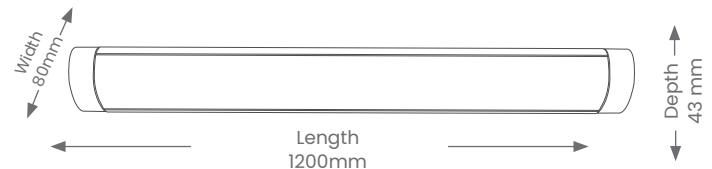

LED Slim Line Battens

SARAH 4FT

Product Codes: SLIMBATTEN36W4K

Product Features

- Suitable for residential or light commercial in interior installations
- Double-insulated
- Ultra thin 43mm body
- Lifespan - 50,000 hours(L70)

Materials & Finish

- **Material**
 - Aluminium, Iron & Polycarbonate
 - Lens- Opal White
- **LED Type**
 - Integrated SMD LED
- **Shape**
 - Rectangle
- **Colour**
 -  White

Specifications

- IK Rating - IK08
- Non- Dimmable
- **Power**
 - Voltage - 230V
 - Driver - Built-in
 - Wattage - 36W
 - Power Factor - >0.95
 - Input Frequency - 50Hz/ 60Hz
 - Max ambient operating temperature: +50°C
- **Light Output**
 - Lumens - 4200lm
 - Colour Temperature - 4000K
 - CRI - >80
- **Lamp**
 - Tech - Integrated LED