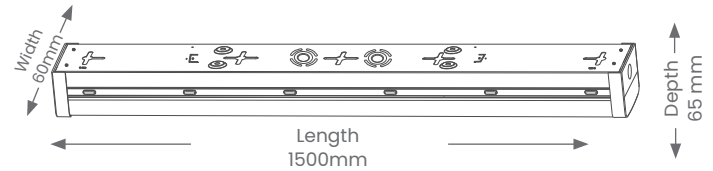

LED Battens

KARLIN 5FT

Product Codes: KARLIN5FTCCT

Product Features

- Suitable for residential or commercial in interior installations
- Dimmable, with driver upgrade refer product code: KARLIND
- Double-insulated
- Conduit entry available
- Lifespan - 54,000 hours(L70)

Materials & Finish

- **Material**
 - Aluminium, Iron & Polycarbonate
 - Lens - Opal White
- **LED Type**
 - Integrated SMD LED
- **Shape**
 - Rectangle
- **Colour**
 -  White

Specifications

- IK Rating - IK08
- **Power**
 - Voltage - 230V
 - Driver - Built-in
 - Wattage - 50W
 - Input Frequency - 50Hz/ 60Hz
 - Max ambient operating temperature: +45°C
- **Light Output**
 - Lumens - 5500lm(3K) | 6250lm(4K) | 5750lm(6.5K)
 - Colour Temperature - 3000K | 4000K | 6500K
 - CRI - >80
- **Lamp**
 - Tech - Integrated LED