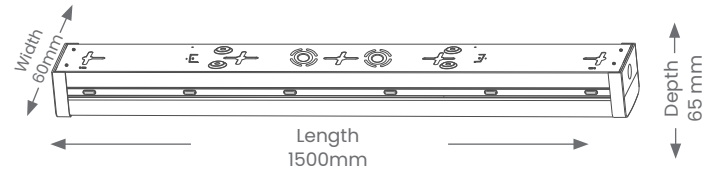

LED Battens

KARLIN 5FT

Product Codes: KARLIN5FTCCT

Product Features

- Suitable for residential or commercial in interior installations
- Dimmable, with driver upgrade refer product code: KARLIND
- Double-insulated
- Conduit entry available
- Lifespan - 54,000 hours(L70)

Materials & Finish

- **Material**
 - Aluminium, Iron & Polycarbonate
 - Lens - Opal White
- **LED Type**
 - Integrated SMD LED
- **Shape**
 - Rectangle
- **Colour**
 -  White

Specifications

- IK Rating - IK08
- **Power**
 - Voltage - 230V
 - Driver - Built-in
 - Wattage - 50W
 - Input Frequency - 50Hz/ 60Hz
 - Max ambient operating temperature: +45°C
- **Light Output**
 - Lumens - 5500lm(3K) | 6250lm(4K) | 5750lm(6.5K)
 - Colour Temperature - 3000K | 4000K | 6500K
 - CRI - >80
- **Lamp**
 - Tech - Integrated LED