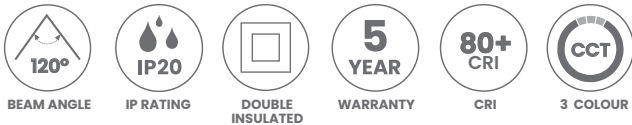

LED Battens

KARLIN 4FT

Product Codes: KARLIN4FTCCT

Product Features

- Suitable for residential or commercial in interior installations
- Double-insulated
- Conduit entry
- Lifespan - 54,000 hours(L70)

Materials & Finish

- **Material**
  - Aluminium, Iron & Polycarbonate
  - Lens - Opal White
- **LED Type**
  - Integrated SMD LED
- **Shape**
  - Rectangle
- **Colour**
  - White

Specifications

- Non-Dimmable
- IK Rating - IK08
- **Power**
  - Voltage - 230V
  - Driver - Built-in
  - -Wattage - 36W
  - -Input Frequency - 50Hz/ 60Hz
  - -Max ambient operating temperature: +45°C
- **Light Output**
  - -Lumens - 3960lm(3K) | 4500lm(4K) | 4140lm(6.5K)
  - -Colour Temperature - 3000K | 4000K | 6500K
  - -CRI - >80
- **Lamp**
  - -Tech - Integrated LED

Installation

- **Mounting** - Surface Mounted