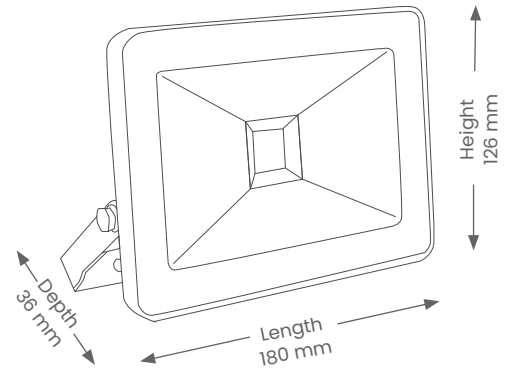

Floodlight

ECONLED NON-SENSOR – MEDIUM

Product Codes: LEDFLOOD20W4K-BLK

BEAM ANGLE

IP RATING

WARRANTY

CRI

1 COLOUR

Product Features

- Suitable for residential in exterior installations
- Cost effective solution for lighting up residential environments such as driveways, sheds, and garages
- Lifespan- 40,000 hrs(L70)
- Also available in a sensor model : LEDFLOOD20W4KS-BLK/ WH

Materials & Finish

- **Material**
  - Powder coated aluminium
- **LED Type**
  - Integrated SMD LED
- **Colour**
  - Black

Specifications

- Non-Dimmable
- **Power**
  - Voltage - 230V
  - -Driver - Integral
  - -Wattage - 20W
  - -Power Factor - >0.9
- **Light Output**
  - -Lumens - 2000lm
  - -Colour Temperature - 4000K
  - -CRI - >75
- **Lamp**
  - -Tech - Integrated LED

*Note: Fitting cannot run 24/7

Installation

- **Mounting** - Surface Mounted