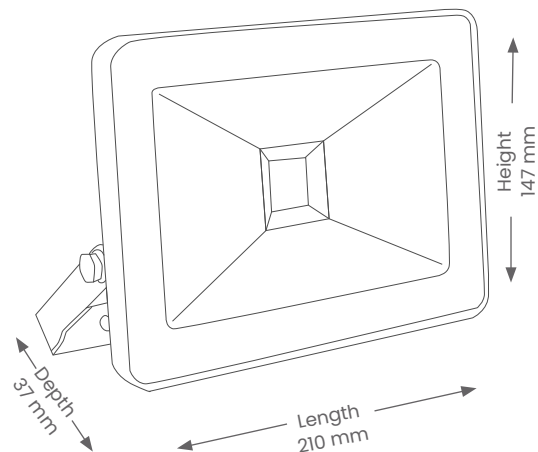

### ECONLED NON-SENSOR – LARGE

Product Codes: LEDFLOOD30W4K-BLK / WH

BEAM ANGLE

IP RATING

WARRANTY

CRI

1 COLOUR