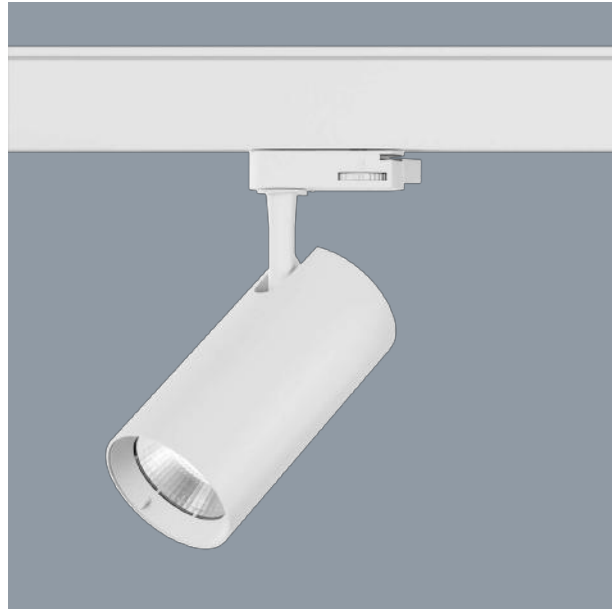

UNITREK DIMMABLE STR9017/15TC - 15W

Single circuit, dimmable 15 watt architectural track spot, with integral driver

Application

Ideal for decorative retail or interior residential spaces

Design Specifications

- Durable Polyamide body profile, colour white or black
- High output LED optics, CRI >80, selectable CCT 3000K / 4000K / 5700K
- Polycarbonate lens, 40° beam distribution
- 15 watt integral trailing edge dimmable driver
- Optional black or white baffle available

Performance

- Dimmable - **YES**
- Dimmer Type - **Trailing edge**

Technical Specification

Product	Model No.	Input Voltage (V/AC)	Power (W)	Lumens (lm)	CCT (K)	Body Colour
	STR9017/15TC/WH	240	15	1000/1150/1100	3000/4000/5700	WHITE
	STR9017/15TC/BK	240	15	1000/1150/1100	3000/4000/5700	BLACK
	STR9017/15RING/BK					BLACK RING INSERT
	STR9017/15RING/WH					WHITE RING INSERT
	STR9017/15R60P					60 DEG BEAM INSERT