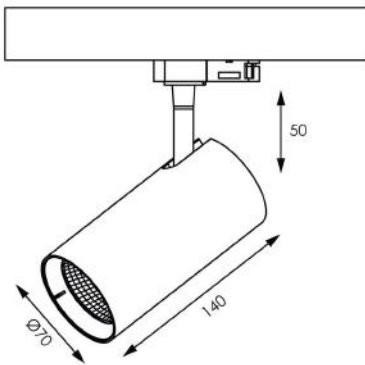

Performance

- Dimmable - **YES**
- Dimmer Type - **Trailing edge**

Technical Specification

Product	Model No.	Input Voltage (V/AC)	Power (W)	Lumens (lm)	CCT (K)	Body Colour
	STR9017/15TC/WH	240	15	1000/1150/1100	3000/4000/5700	WHITE
	STR9017/15TC/BK	240	15	1000/1150/1100	3000/4000/5700	BLACK
	STR9017/15RING/BK					BLACK RING INSERT
	STR9017/15RING/WH					WHITE RING INSERT
	STR9017/15R60P					60 DEG BEAM INSERT

CRI	Beam Angle (°)	Dimmable	Dim (mm)
80	40	YES	70(W) x 140(H)
80	40	YES	70(W) x 140(H)
	40		
	40		
	60		

Due to continued product and technology enhancements, data sourced from sal.net.au shall not form part of any contract and or technical performance guarantee unless expressly confirmed in writing by SAL at the time of order. Products are sold in accordance with [SAL Terms and Conditions of sale](#) and all images shown are for illustration purposes only and may vary from the actual colour or finish. Unless specifically stated, all IP ratings nominated for Interior products are from "below the ceiling".

Dimensions

Photometric Data

Unit: cd C0/C180 — C90/C270 —

STR9017/15W/NDL at 5000K

WHO NEEDS AN OLD TIMER CONTROL.

PIXIE SMART GPO IS SMARTER THAN THE REST.

MULTIFUNCTION
CONTROL

For more
information
please
scan me