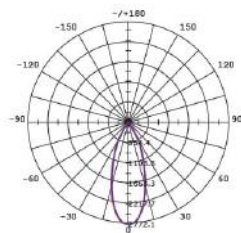

CRI	Beam Angle (°)	Dimmable	Dim (mm)
80	40	YES	70(W) x 140(H)
80	40	YES	70(W) x 140(H)
	40		
	40		
	60		

Due to continued product and technology enhancements, data sourced from sal.net.au shall not form part of any contract and or technical performance guarantee unless expressly confirmed in writing by SAL at the time of order. Products are sold in accordance with [SAL Terms and Conditions of sale](#) and all images shown are for illustration purposes only and may vary from the actual colour or finish. Unless specifically stated, all IP ratings nominated for Interior products are from "below the ceiling".

Dimensions

Photometric Data

Unit: cd C0/C180 — C90/C270 —

STR9017/15W/NDL at 5000K

WHO NEEDS AN OLD TIMER CONTROL.

PIXIE SMART GPO IS SMARTER THAN THE REST.

MULTIFUNCTION
CONTROL

For more
information
please
scan me